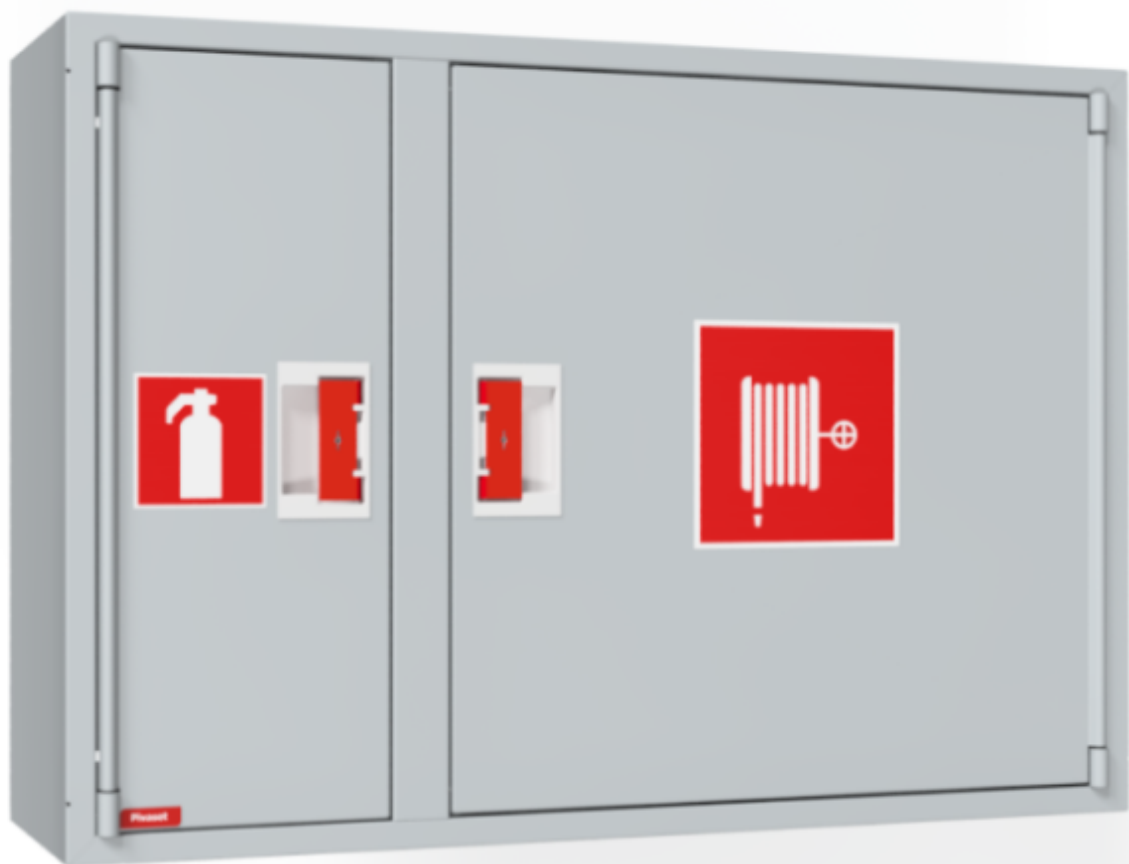

PV-102 19mm/30m, grey * - Fire hydrant cabinet

PV-102 19mm/30m, grey * - Fire hydrant cabinet

Fire hydrant cabinet approved according to EN 671-1:2012, featuring a fire hydrant hose reel inside. Designed for indoor installation either as a surface-mounted unit or partially recessed to a preferred depth using a separate flush-mounting frame. Our fire hydrants are produced in Finland in accordance with standard EN 671-1:2012. Pivaset's basic model fire hydrant cabinets and hose reels, up to 30 meters, are CE-marked. These cabinets and reels are made of epoxy powder-coated steel sheeting, 1.25 mm thick for the fire hydrant cabinets and 1 mm thick for the hose reels. The reels are consistently painted red. Cabinets are available in three standard colors: white, grey, and red, with other colors available by special order. All cabinets feature a welded structural back wall and reinforced doors with adjustable steel hinges. The door is equipped with a special lock including a breakable lock protector. Doors open 180 degrees to allow free functioning of a hose reel installed on the door. The reel hubs are specially brass-molded and tested. Fire hydrant hoses comply with standard EN 694 and feature lightweight polyester weave reinforcement. The lightweight hoses operate at 1.2 MPa with a burst pressure of 9 MPa (+20C). Alternatively, fire hydrant cabinets can be equipped with a nitrile/PVC hose operating at 1.2 MPa with a burst pressure of 4 MPa (+20C). (Please refer to the product stats to confirm the assembled hose). While lightweight, the hose is not recommended for continuous use in cleaning heavily worn floor surfaces. A hose/nozzle holder prevents the hose from getting caught between the door. All cabinet models come with a spring-reinforced feed hose and include a direct/fog nozzle and 1 shut-off valve for fire hydrant cabinets.